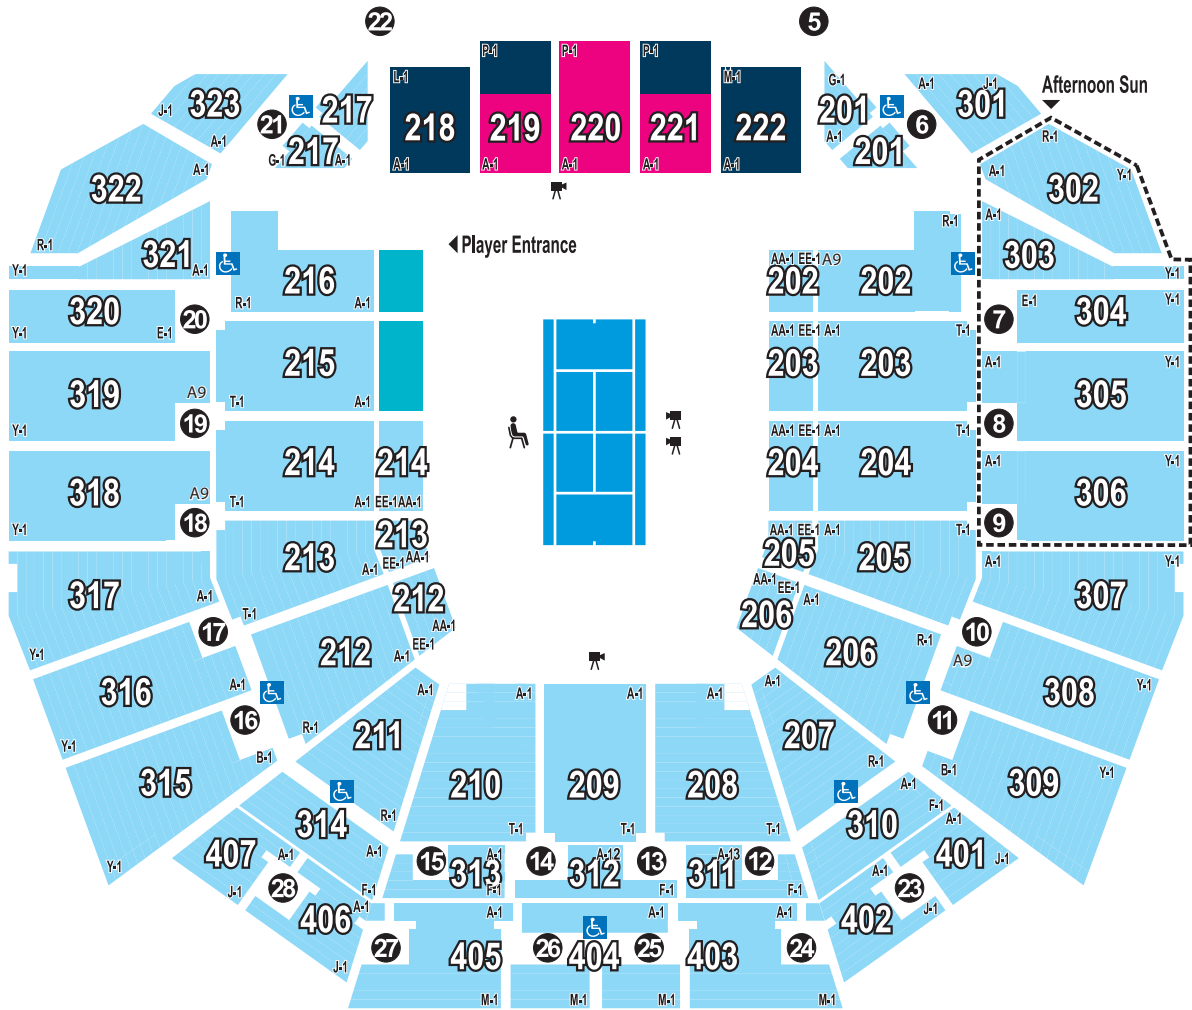

# RAC ARENA MAP

## NIGHT SESSION

### KEY

- Hospitality Seating
- Baseline Seating
- Reserved Seating
- Players Boxes
- Accessibility and special needs seating
- Doors

**Please note:**

- Mastercard Hopman Cup is an outdoor event. It is highly recommended that patrons bring appropriate protection from the sun and weather (i.e. hats, sunscreen, raincoats and warm clothing depending on the weather conditions) regardless of your location inside RAC Arena.
- This map is correct at the time of printing and is subject to change.
- Restricted viewing seats will be identified at the time of purchase.
- Block 401-407 are located in the upper balcony seating on Level 4.
- Price category will be specified prior to purchase on Ticketek website