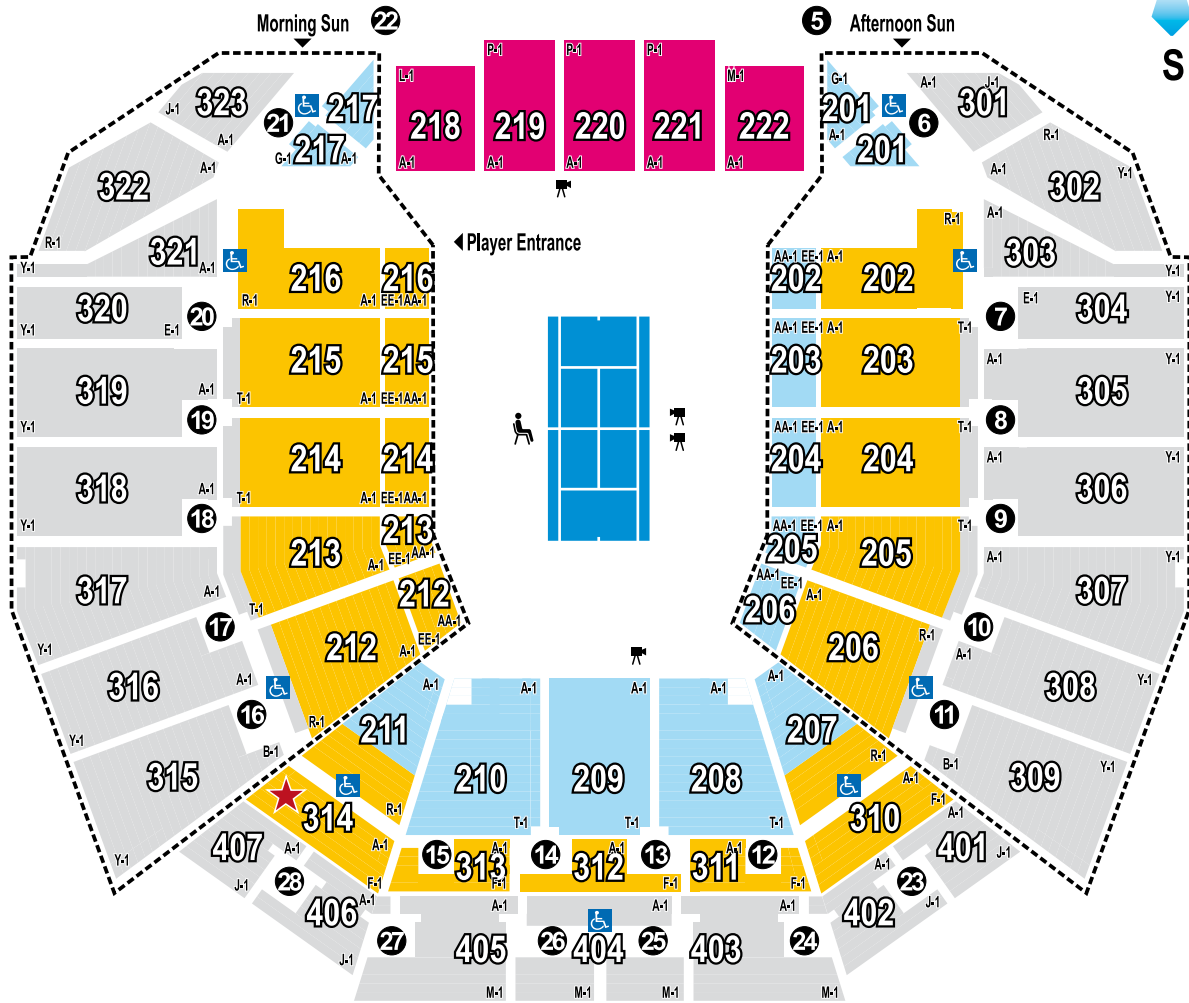

PERTH ARENA MAP

PERTH ARENA

KEY

- Premium Ticketing seating
- Platinum seating
- Gold seating
- Silver seating
- Accessibility and special needs seating
- Reserved seating - sun (indication only)
- Alcohol-free seating
- Doors

Please note:

- Hopman Cup is an outdoor event. It is highly recommended that patrons bring appropriate protection from the sun and weather (i.e. hats, sunscreen, raincoats and warm clothing depending on the weather conditions) regardless of your location inside Perth Arena.
- This map is correct at the time of printing and is subject to change.
- Restricted viewing seats will be identified at the time of purchase.
- Block 401-407 are located in the upper balcony seating on Level 4.